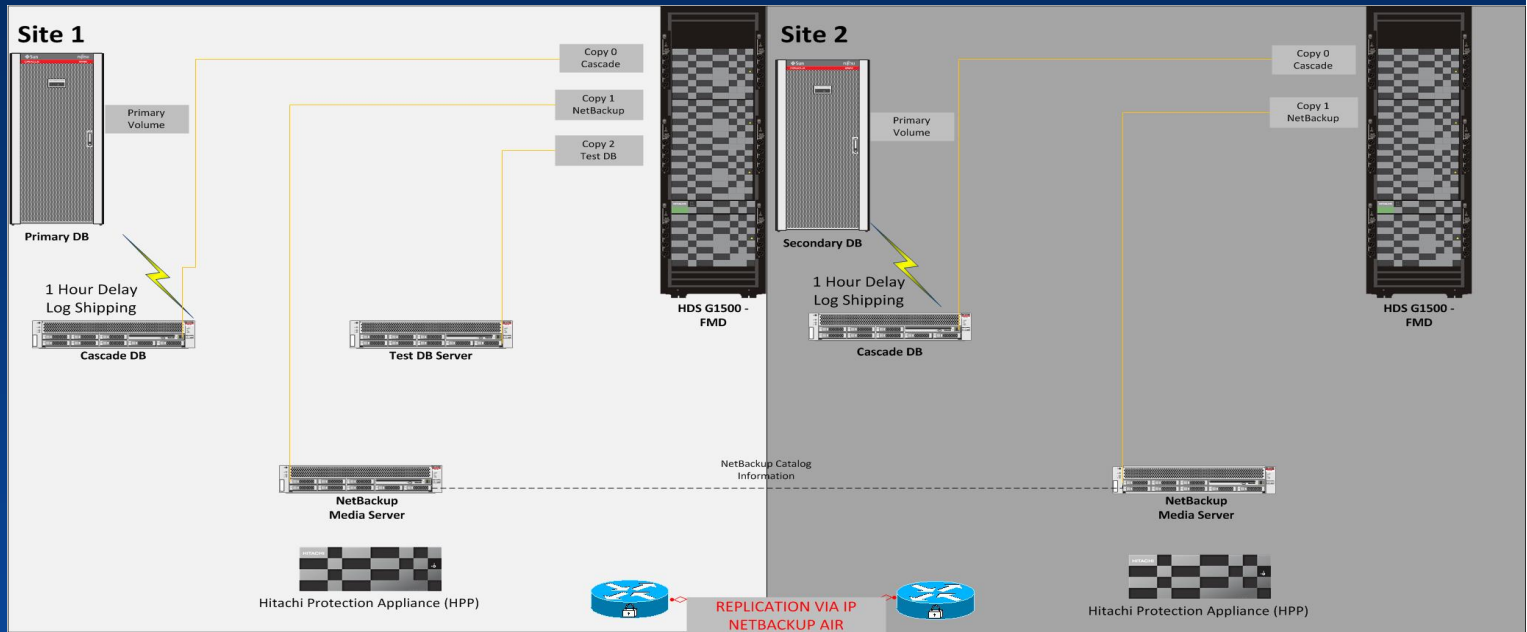

Oracle Database Replication

Infrastructure Processes

- Standby/Standalone for Testing
- Refresh Environments
- Backups
- Upgrades