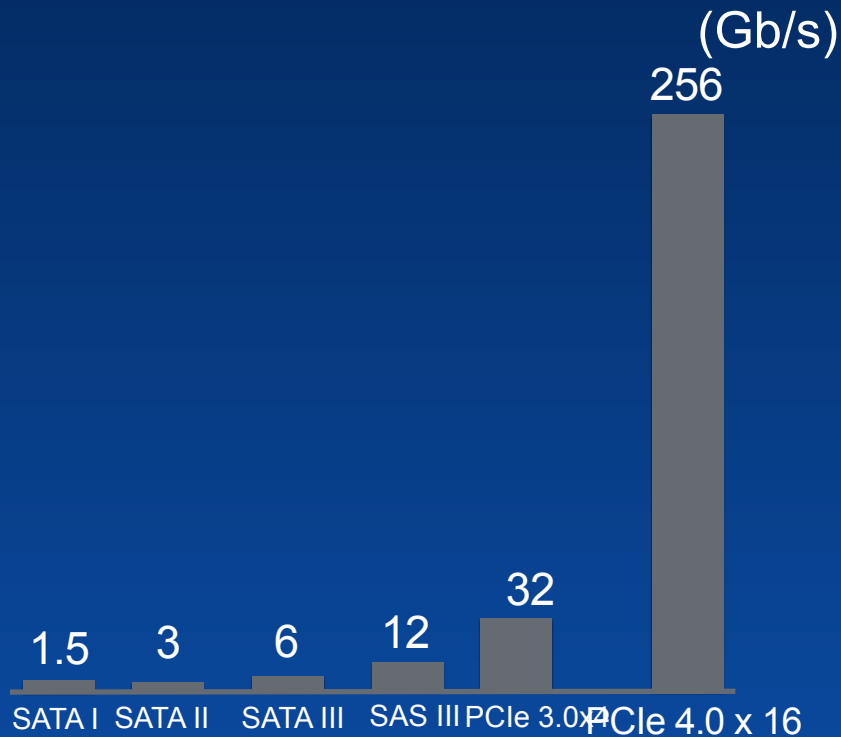

Storage Speeds