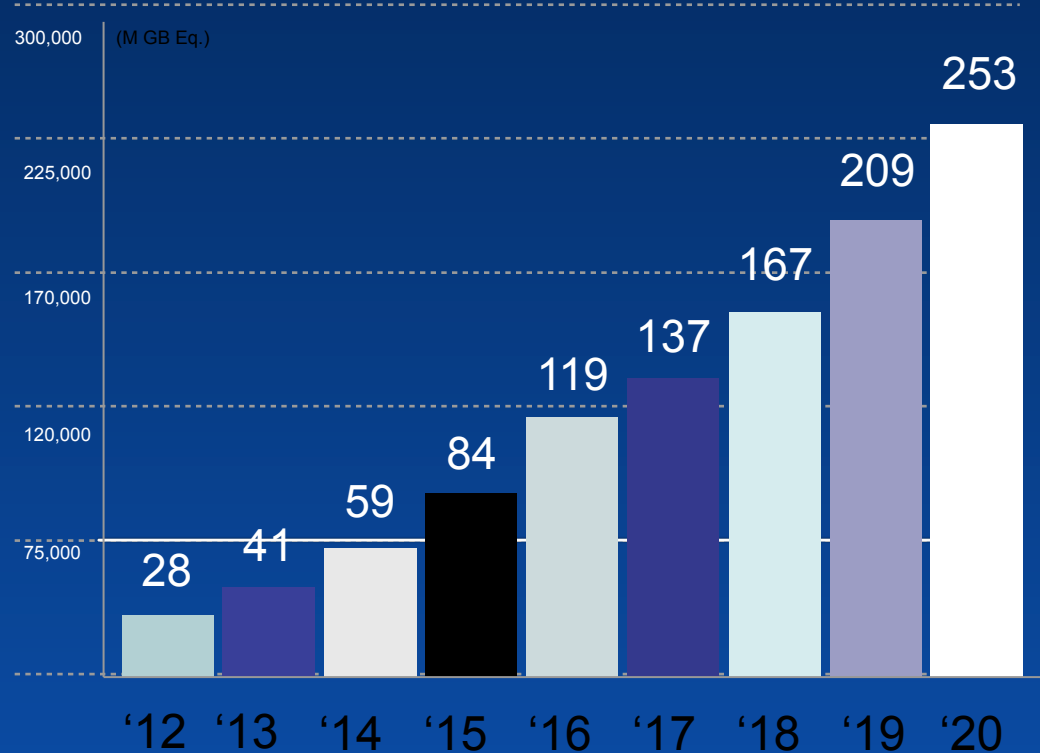

Notebook PC

Large Format Displays

Desktop Virtualization

IT Growth Drivers: PC → Mobile → IOT

50 Billion Devices by 2020

NAND flash Market Forecast (Billion GB)

* Data Source : Samsung Estimation

Mobile Data Speeds