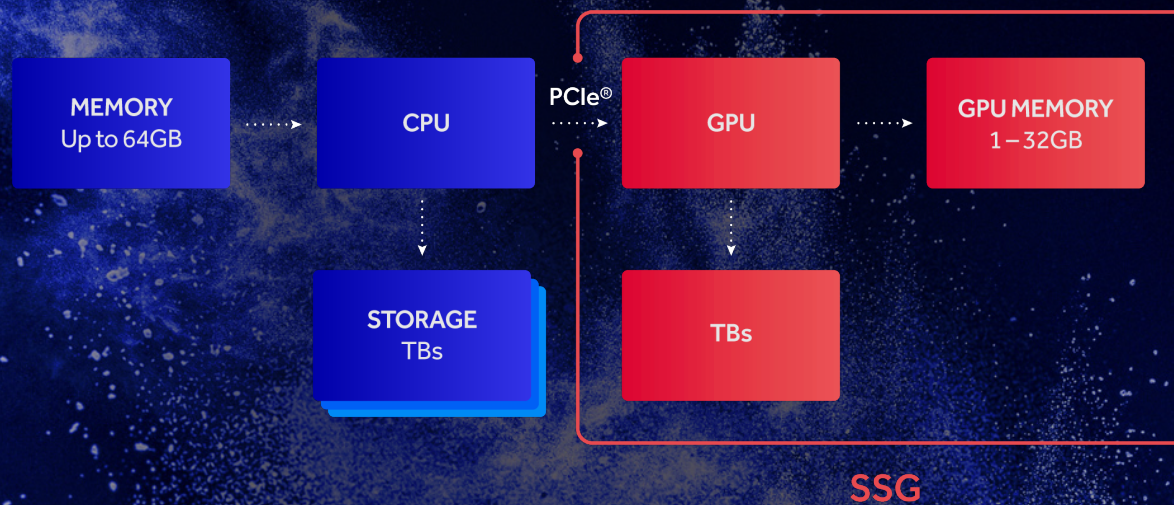

Transforming Workstation Architecture

RADEON PRO SSG