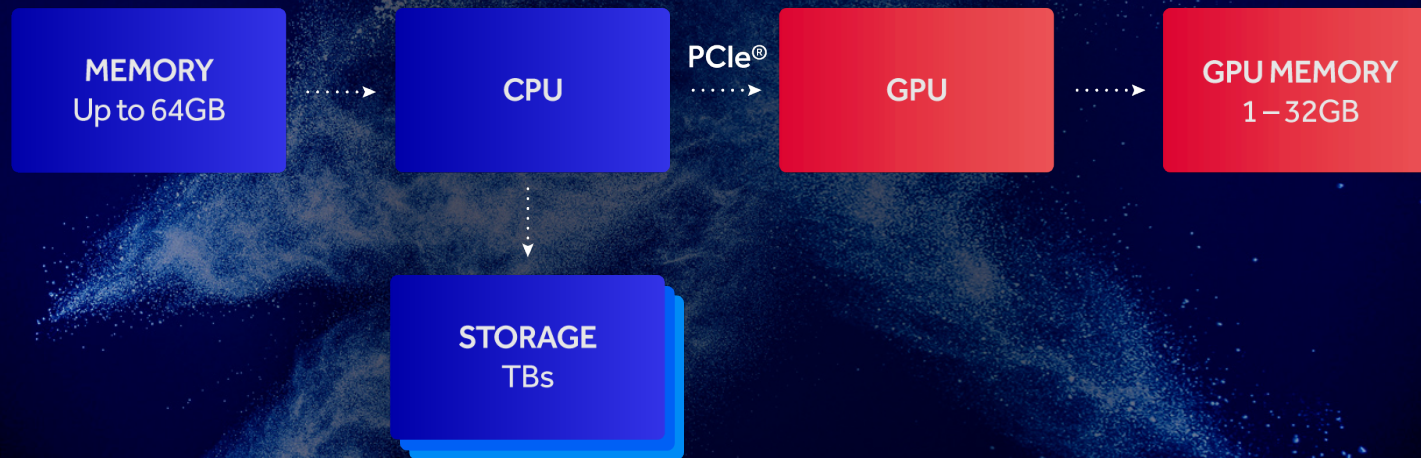

Transforming Workstation Architecture